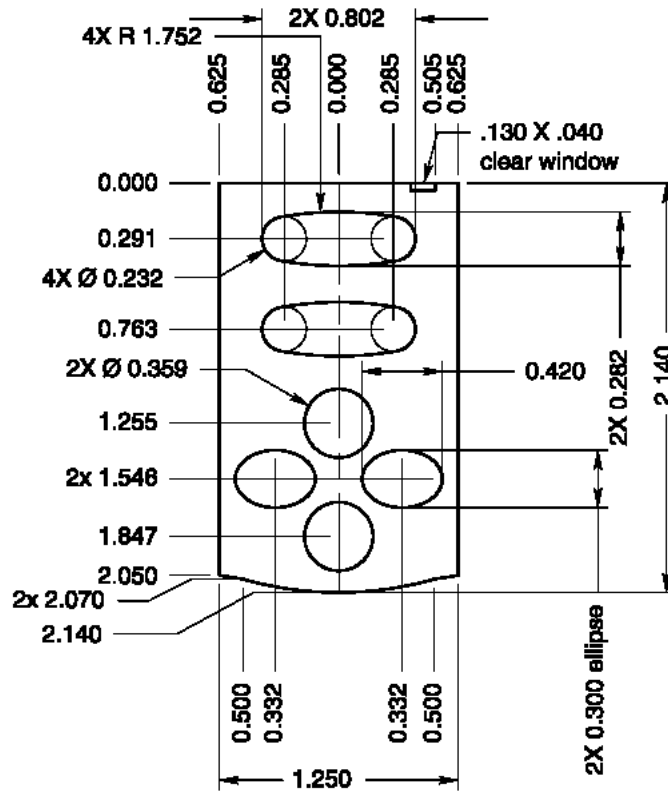

BW-7070

BW-7070

Up to 6 keys

Dimensions (In.) 4.76 x 1.65 x 0.6

Rubber keypad

Batteries: 2 x AAA

LED Indicator

Celadon Blank Keypad Layout			
MODEL NAME			
CASE NO.	BW-7070	SCALE	
DATE	2000.07.13	DRAWING	