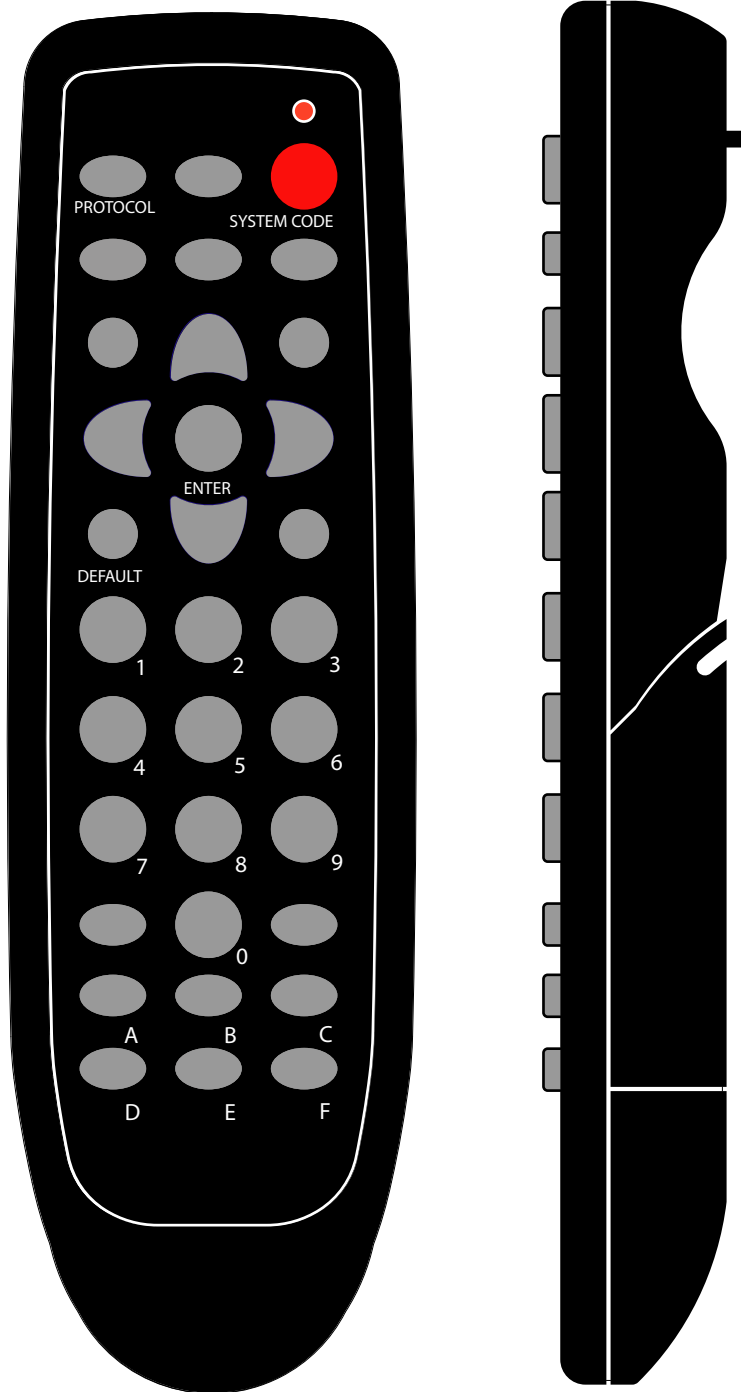

SC-33B

SC-33B

Up to 33 keys
Dimensions: 165 x 50 x 25 (mm)
Casing Color: Black
Text Printed on Top Casing
Rubber Keypad
Keypad Colors: Grey, Red
Keypad Inlay Option
LED: Red
Batteries: 2 x AAA
Drawing Not to Scale